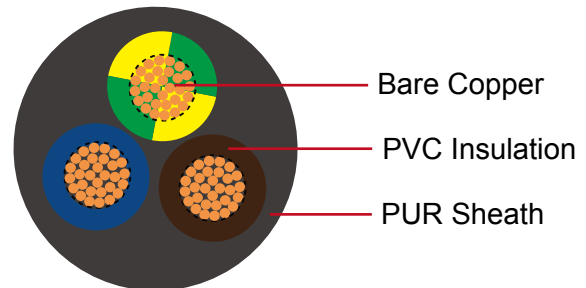

PVC/PUR spiral cable

Application:

These PVC/PUR spiral cables are used as till feeder cable and they are ideally suited for use of high quality kitchen and housekeeping utensils, lighting, electrical tools, building industry, handling equipment, entertainment equipment etc. These cables have a high reset power, an excellent appearance and especially a long service life.

Construction:

Conductor: stranded bare copper conductors according to VDE 0295 class 5

Cores twisted

Core Insulation: PVC core insulation

Core Color Code: according to VDE0293 or DIN 47100

sheath: PUR outer sheath

sheath color: black (other colors and types are available on request)

Characteristics:

Temperature Rating: -5°C to +80°C

Voltage Rating:

300V/500V (up to 1 mm²), for type H07BQ-F 450/750 V (up to 1.5 mm²)